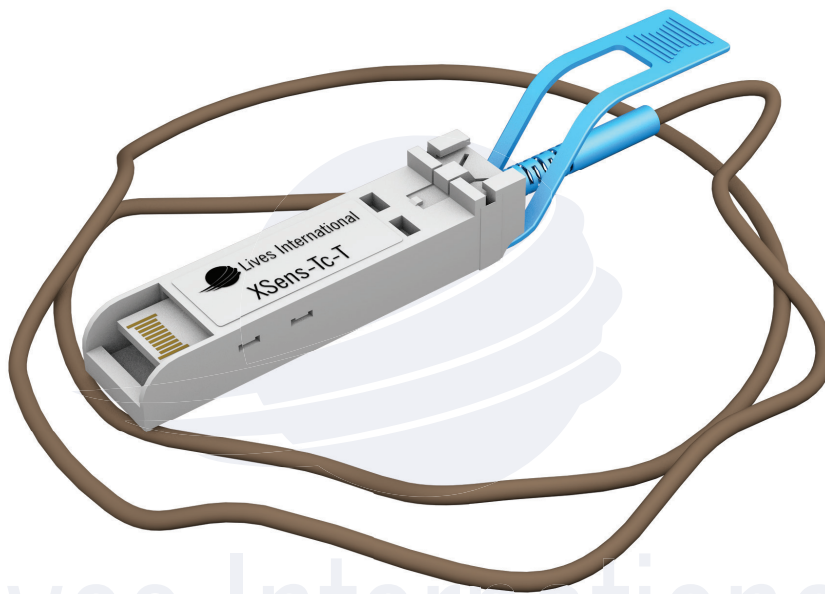

Order Reference

XSens-TC-T-TEF-5m
XSens-TC-T-TEF-6m
XSens-TC-T-TEF-10m
XSens-TC-T-TEF-12m