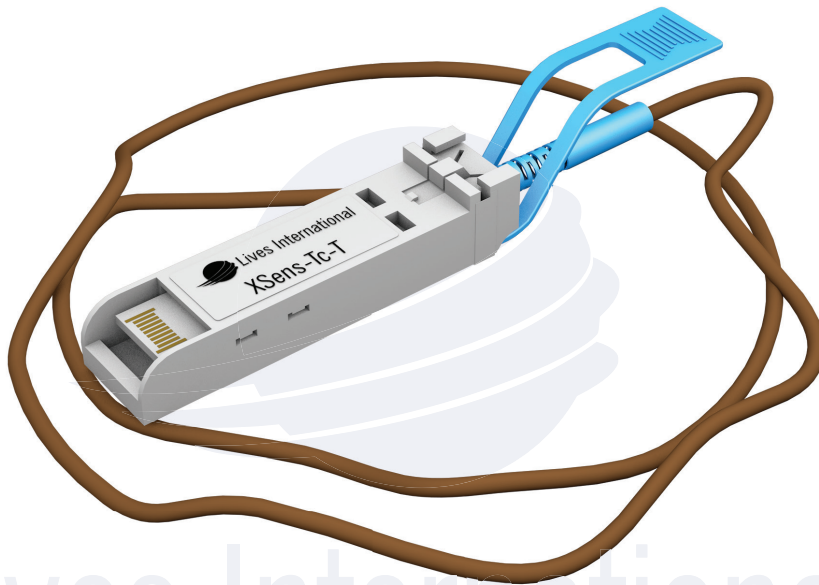

XSens-TC-T-KAP

Xpert Sensor Thermocouple type T, Kapton coated

- + 1 Proprietary connector with unique S/N and 30 cm thermocouple extension
- + Compatible with XpertVal64 and XpertMon
- + Compatible only with Type T thermocouple
- + Thermocouple NOT included

Accuracy	$\pm 0.5^{\circ}\text{C}$ or 0.4% (whichever is greater)
Measurement range	-200°C to +200°C
Gauge	24 AWG
Sensor length	5/6/10/12 m (17/20/33/40 feet)
Cable type	Kapton

Order Reference
XSens-TC-T-KAP-5m
XSens-TC-T-KAP-6m
XSens-TC-T-KAP-10m
XSens-TC-T-KAP-12m