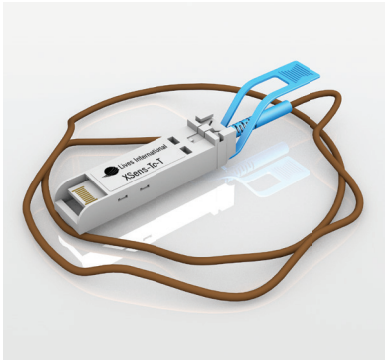

XSens-TC-T-KAP

Xpert Sensor Thermocouple type T, Kapton coated

- + 1 Proprietary connector with unique S/N and 30 cm thermocouple extension
- + Compatible with XpertVal64 and XpertMon
- + Compatible only with Type T thermocouple
- + Thermocouple NOT included

Accuracy	$\pm 0.5^{\circ}\text{C}$ or 0.4% (whichever is greater)
Measurement range	-200°C to +200°C
Gauge	24 AWG
Sensor length	5/6/10/12 m (17/20/33/40 feet)
Cable type	Kapton

Order Reference
XSens-TC-T-KAP-5m
XSens-TC-T-KAP-6m
XSens-TC-T-KAP-10m
XSens-TC-T-KAP-12m