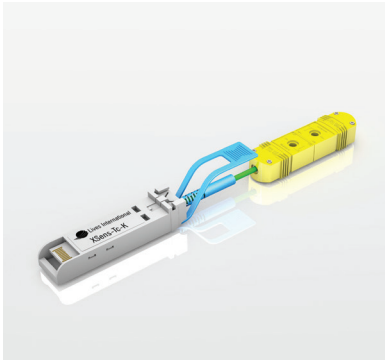

XSens-TC-K-RC

Xpert Sensor Thermocouple type K with Rapid Connector

- + 1 Proprietary connector with unique S/N and 30 cm thermocouple extension with FEMALE Rapid Connector attached
- + Includes 1 empty MALE Rapid Connector
- + Compatible with XpertVal64 and XpertMon
- + Compatible only with Type K thermocouple
- + Thermocouple NOT included

Accuracy
Measurement range

depending on customer Thermocouple
depending on customer Thermocouple

Order Reference
XSens-TC-K-RC

Lives International[®]
Raising Standards