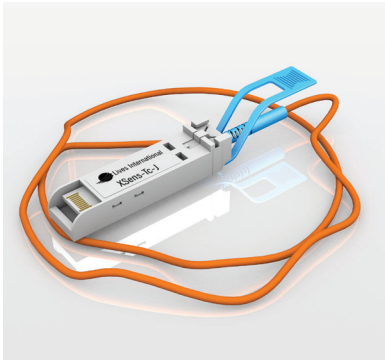

# XSens-TC-J-KAP

## Xpert Sensor Thermocouple Type J, Kapton coated

- + 1 proprietary connector with unique S/N and Type J Thermocouple attached
- + ITS-90 calibration coefficients stored in the internal memory
- + Compatible with XpertVal64 and XpertMon

Accuracy uncalibrated	$\pm 1.1^{\circ}\text{C}$ or 0.4% (whichever is greater)
Measurement range	-240°C to +350°C (continuous)
Gauge	24 AWG
Sensor length	5/6/10/12 m (17/20/33/40 feet)
Cable type	Kapton