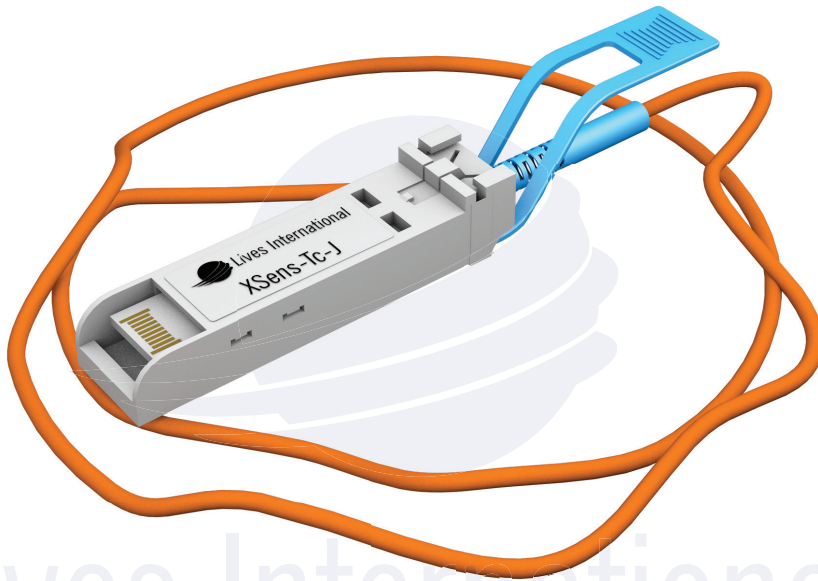

Lives International®
Raising Standards