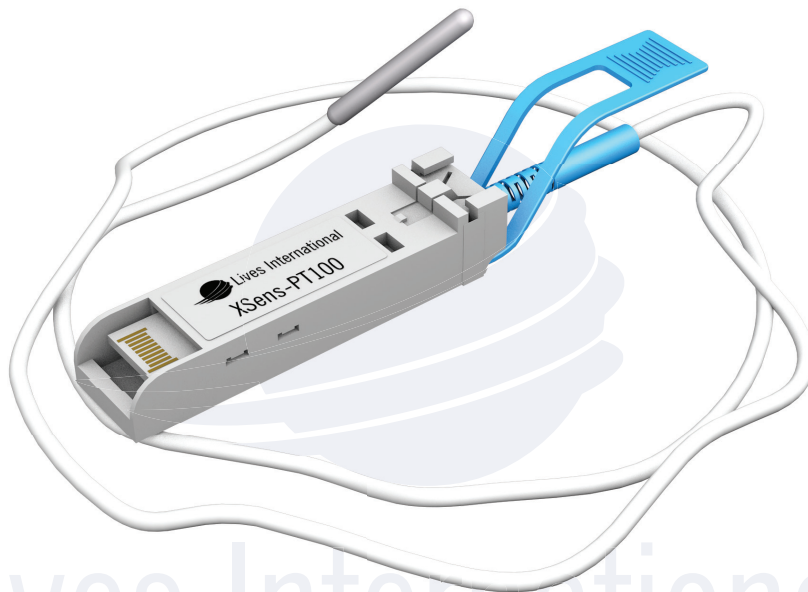

# XSens-F-PT-FC

## Xpert Sensor with PT100 sensor

- + 1 proprietary connector with unique S/N and 2-7 m PT100 Temperature sensor
- + ITS-90 calibration coefficients stored in the internal memory
- + Compatible with XpertVal64 and XpertMon

Accuracy	±0.1°C
Measurement range	-200°C to +200°C
Sensor length	up to 7000 cm (275.59")
Factory calibration	at customer's request

Order Reference  
XSens-F-PT-FC-2m  
XSens-F-PT-FC-3m  
XSens-F-PT-FC-4m  
XSens-F-PT-FC-5m  
XSens-F-PT-FC-6m  
XSens-F-PT-FC-7m