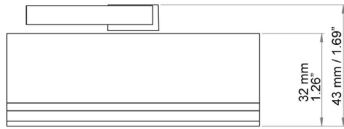

Operating Range      0 to 50 °C non condensing

Mechanical  
 - material            Stainless steel  
 - enclosure        IP-51  
 - weight             641 g (22.61 oz)  
 - diameter         97 mm (3.82")  
 - height            32 mm (1.26")

Power                    External

Antenna                 External

Wireless range        121 m (400 feet)

Radio frequency      2.4 Ghz ISM band

Access point            USB to computer

Certification            Health Safety:    EN 60950-1 / 2006  
                                  EMC:                EN 60601-1-2 / 2007  
                                  RF:                 EN 300440-2 v1.3.1 (2009-03)